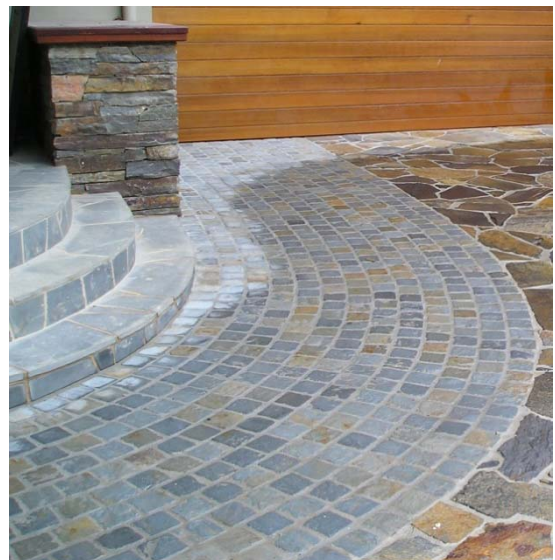

PYRENEES SLATE

Large Ashlar Paving

Large Ashlar Paving

Tumbled Cobbles

KHD P/L ABN 47 100 567 940
GALLERY: 1279 MALVERN ROAD, MALVERN VIC 3144
TELEPHONE: 9822 2748 FAX: 9822 3748 MOBILE: 0419 579 437
EMAIL: khitchcock@ozemail.com.au www.stonemerchants.com.au