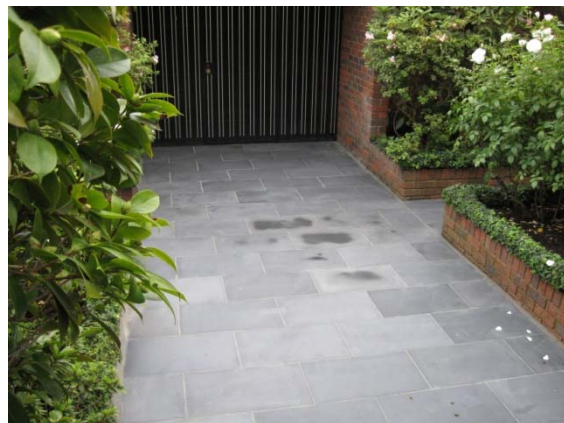

MINTARO SLATE

Large Crazy Paving

Mix Crazy Paving

Split Face Square Cut Flags

KHD P/L ABN 47 100 567 940
GALLERY: 1279 MALVERN ROAD, MALVERN VIC 3144
TELEPHONE: 9822 2748 FAX: 9822 3748 MOBILE: 0419 579 437
EMAIL: khitchcock@ozemail.com.au www.stonemerchants.com.au