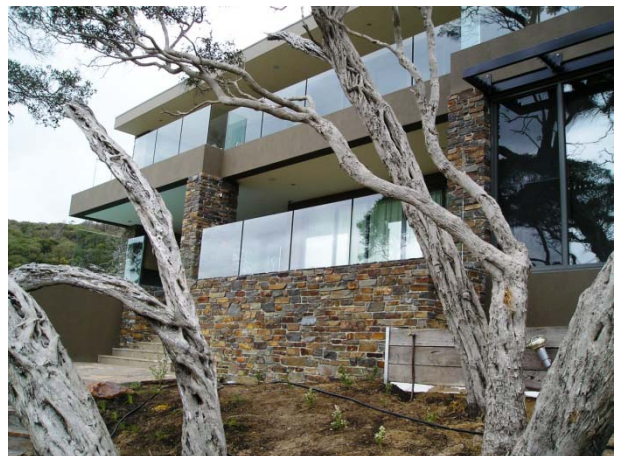

# WISTOW SANDSTONE

Driveway Crazy Paving

Bookleaf Walling

Random Builders' Walling With Mortared Joints

KHD P/L ABN 47 100 567 940  
GALLERY: 1279 MALVERN ROAD, MALVERN VIC 3144  
TELEPHONE: 9822 2748 FAX: 9822 3748 MOBILE: 0419 579 437  
EMAIL: [khitchcock@ozemail.com.au](mailto:khitchcock@ozemail.com.au) [www.stonemerchants.com.au](http://www.stonemerchants.com.au)