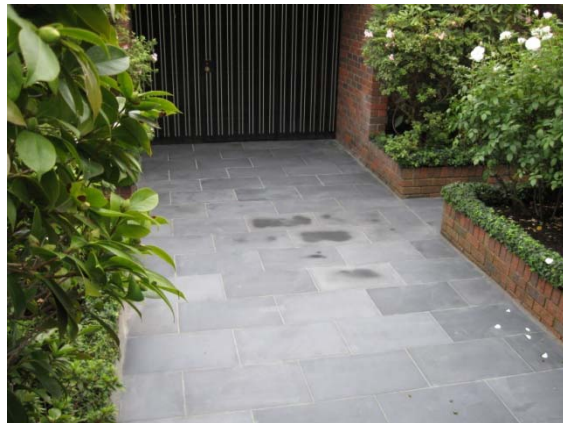

MINTARO SLATE

Large Crazy Paving

Mix Crazy Paving

Split Face Square Cut Flags

KHD P/L ABN 47 100 567 940
GALLERY: 1279 MALVERN ROAD, MALVERN VIC 3144
TELEPHONE: 9822 2748 FAX: 9822 3748 MOBILE: 0419 579 437
EMAIL: khitchcock@ozemail.com.au www.stonemerchants.com.au