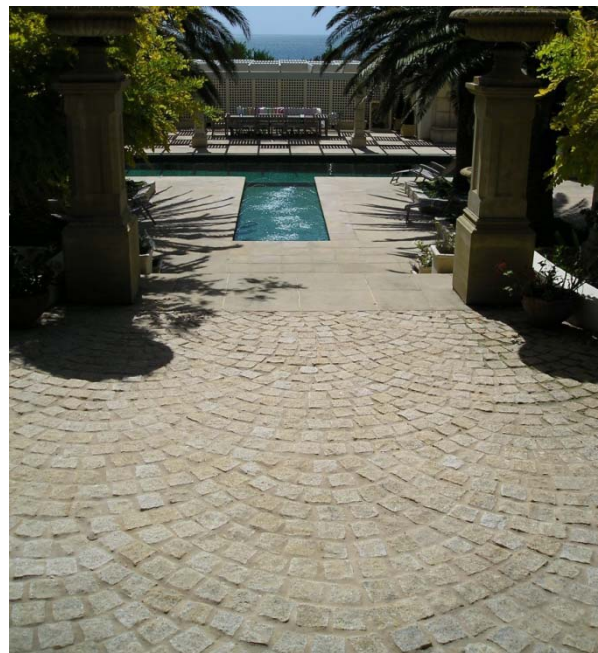

GRANITE SETTS

G682 Laid In Peacock Feather Pattern

Basalt Setts

KHD P/L ABN 47 100 567 940
GALLERY: 1279 MALVERN ROAD, MALVERN VIC 3144
TELEPHONE: 9822 2748 FAX: 9822 3748 MOBILE: 0419 579 437
EMAIL: khitchcock@ozemail.com.au www.stonemERCHANTS.com.au