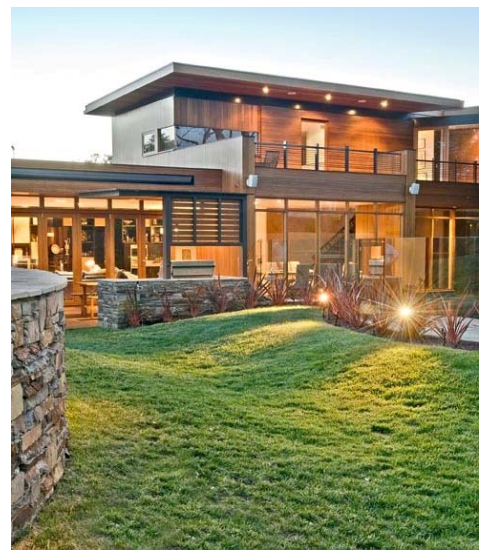

CASTLEMAINE SLATE

Crazy Paving & Walling Spalls

KHD P/L ABN 47 100 567 940
GALLERY: 1279 MALVERN ROAD, MALVERN VIC 3144
TELEPHONE: 9822 2748 FAX: 9822 3748 MOBILE: 0419 579 437
EMAIL: khitchcock@ozemail.com.au www.stonemerchants.com.au